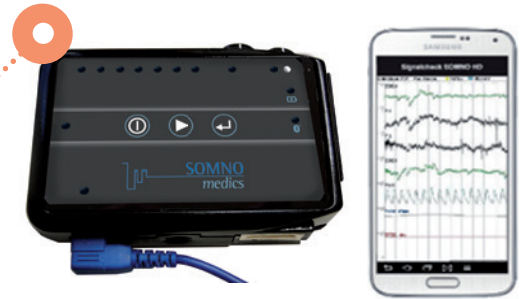

Reduced to just what you need: Power, start and patient marker as well as status LEDs for the sensors. Easy

Wireless Realtime Data Transfer & Remote Signal Check

Realtime wireless data transmission with all data backed-up on internal memory. Online signal check on smartphone and tablet

The **SOMNO HD™ eco** is our most powerful, compact & flexible diagnostic tools for PSG. Combining the best features from our world renowned SOMNOscreen™ plus and the most innovative technologies from the SOMNO HD™ to create one of the simplest, powerful & robust PSG systems in the world - setting a new benchmark in sleep diagnostics.

Robust Design

- ◆ Signal check or bio-calibration either on the PC or directly at the patients bedside with the App and tablet
- ◆ Intuitive and easy to use: start the recording straight from the device
- ◆ LEDs indicate connected/missing sensors

AUTOMATIC, FREE SOFTWARE UPDATES

Ultra HD Signal Quality

- ◆ Up to 4 kHz sample rate per channel
- ◆ Up to 24 Bit resolution EXG channels
- ◆ Innovative low noise technology
- ◆ Wireless datatransfer with continuous impedance check
- ◆ Backup of recorded data on memory card - No loss of data even if the patient is moving around